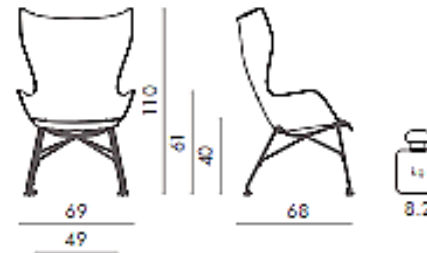

Brand: **KARTELL**

Item type: Armchair

Item code: 4916/SN

Designer: Philippe Starck

Color: Legs: Black, Footrest: Slatted Ash Dark Wood

Dimension: 68 x 68 x 110 cm

Please click the link for more option and finishes: